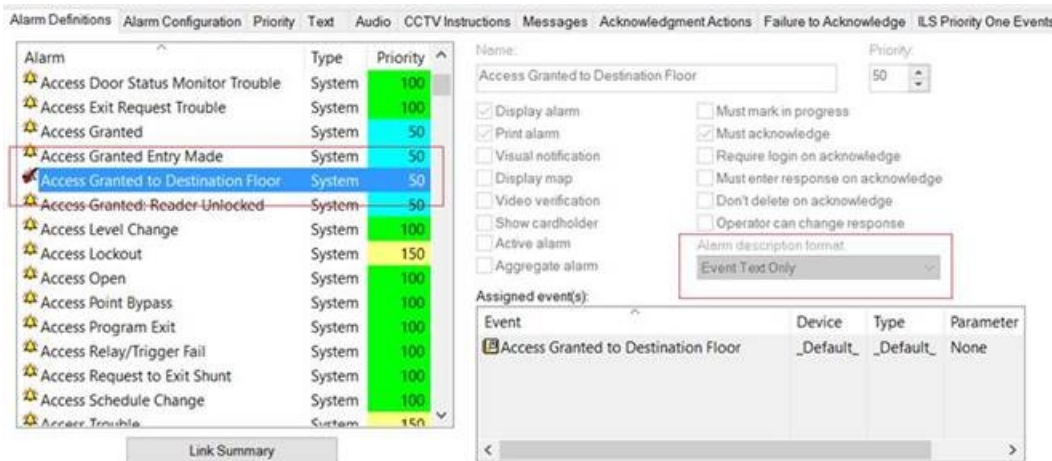

How enable Alarm Name for Access Granted/Access Denied for Destination Floors.

Last Modified on 01/11/2022 11:33 am EST

How to enable Alarm Name for Access Granted/Access Denied for Destination Floors

Procedure Steps

1. From **System Administration** open [Monitoring] and select [Alarms].
2. Find the alarm titled, **Access Granted to Destination Floor**.
3. Identify the current selection for **Alarm description Format**. Refer to example below.