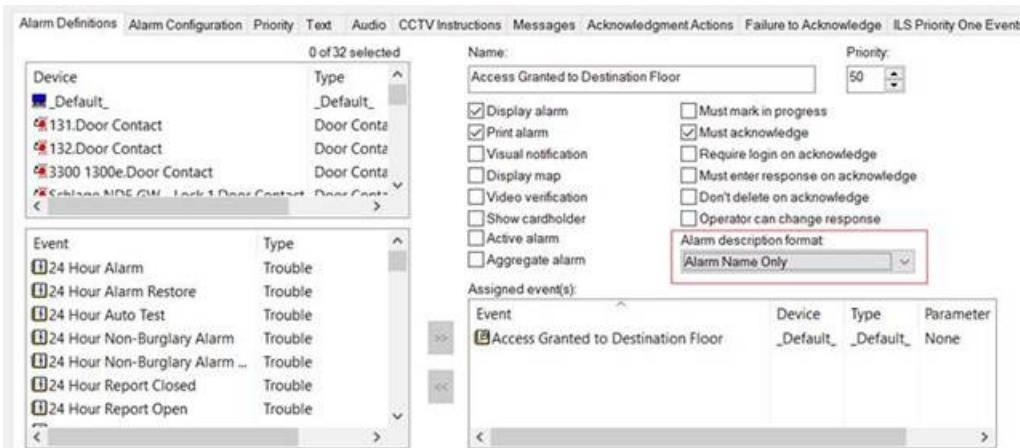

5. Save the Alarm Configuration.